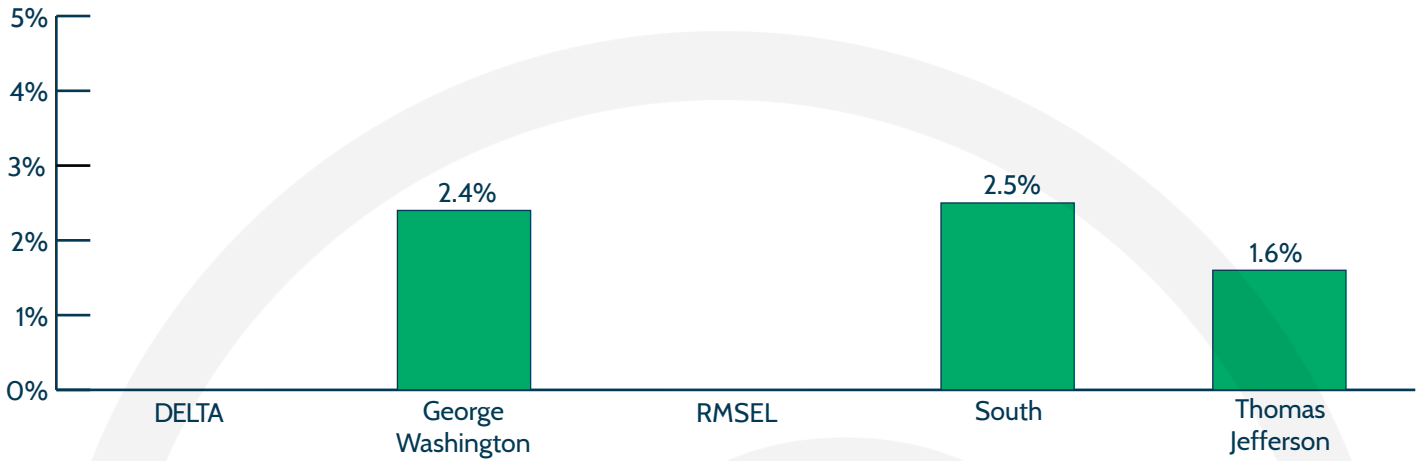

SPED Enrollment

Far Southeast High Schools Map

Check schoolchoice.dpsk12.org to confirm your enrollment zone.

Dropout Rates 2018/19

Dropout Rate

Graduation Rates 2018-19

Four-Year Graduation Rate

Five-Year Graduation Rate