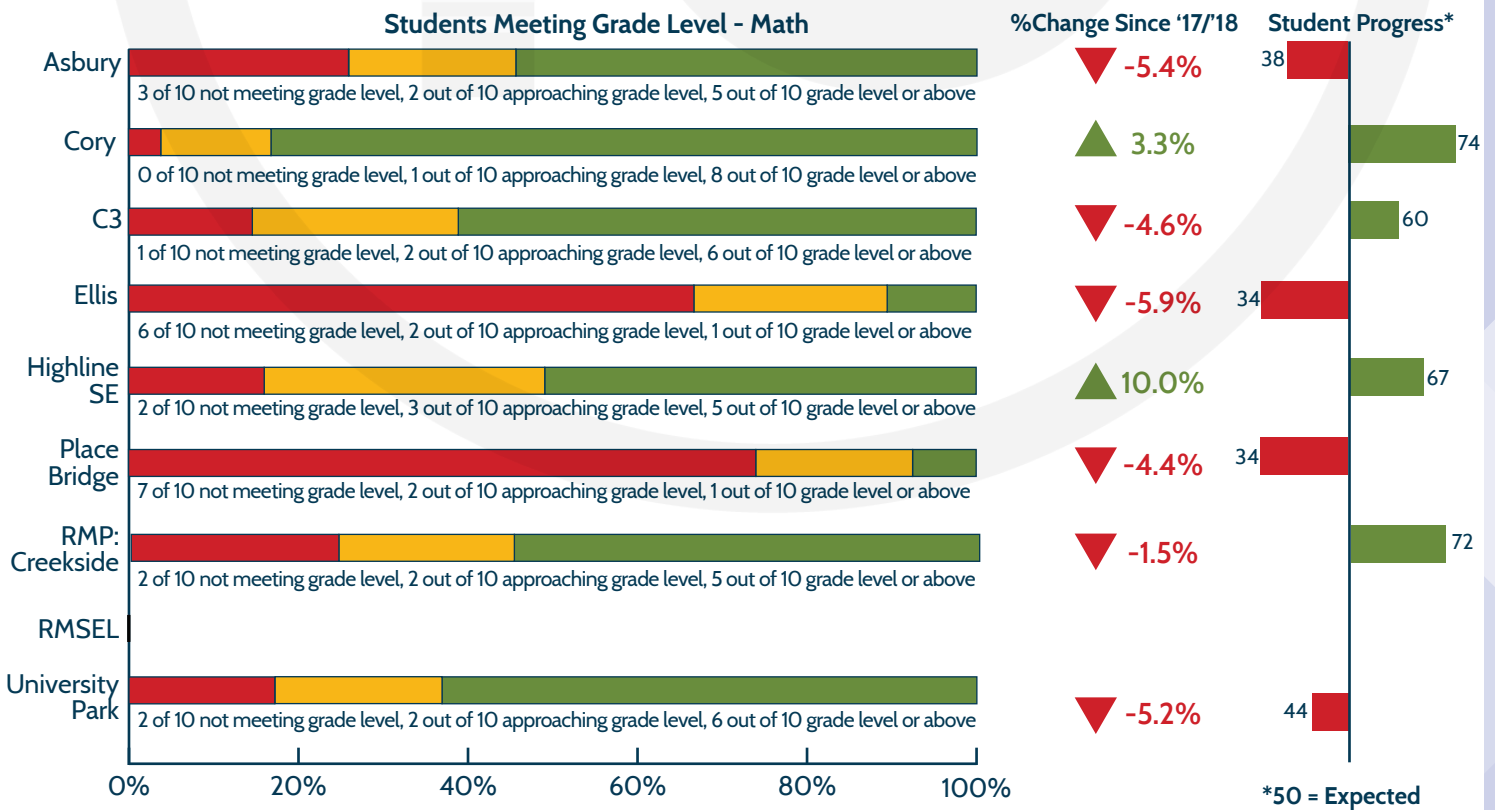

SPED Enrollment

University Park Elementary Schools Map

Check schoolchoice.dpsk12.org to confirm your enrollment zone.

English Language Arts

Students Meeting Grade Level - ELA

Math

Students Meeting Grade Level - Math