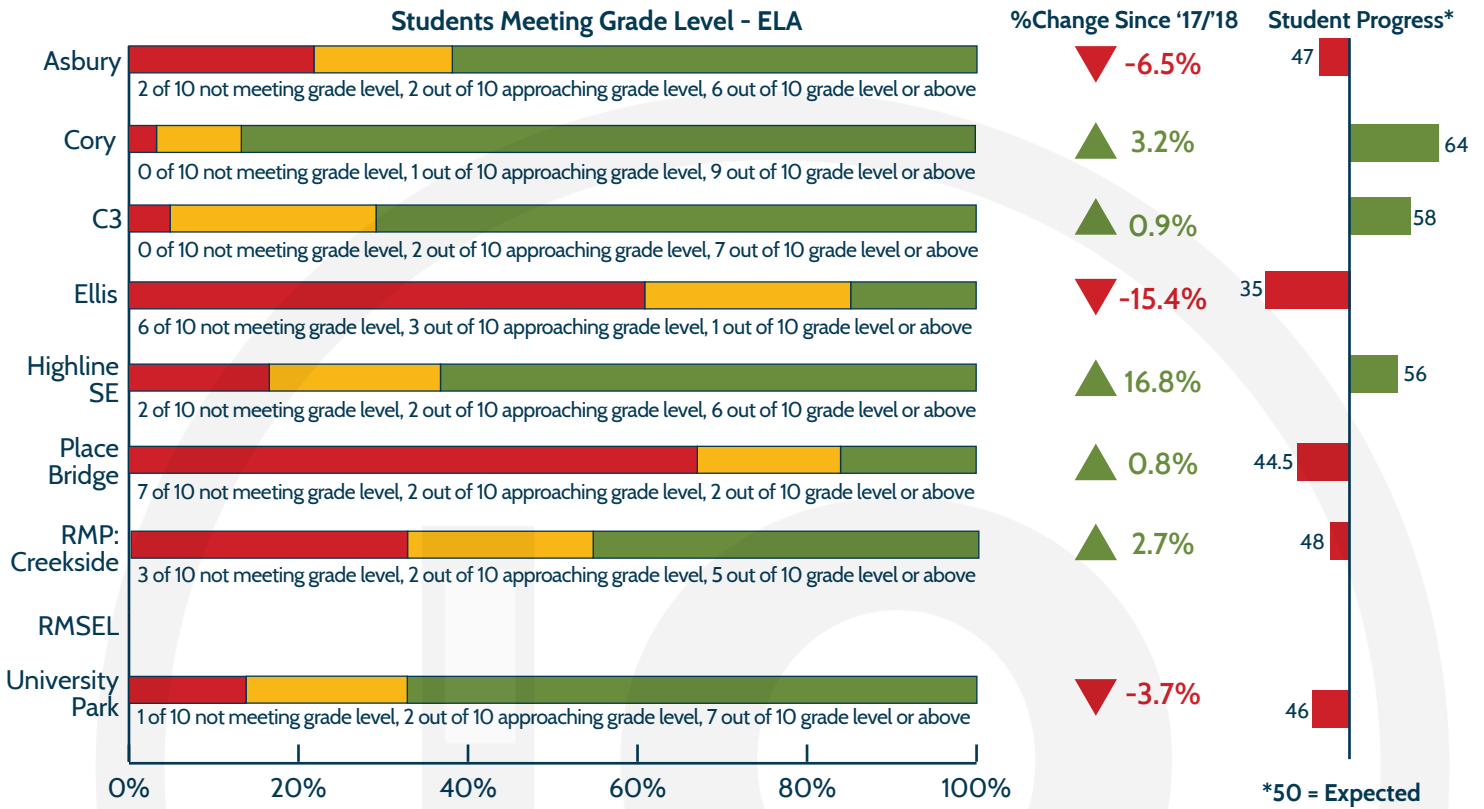

SPED Enrollment

University Park Elementary Schools Map

Check schoolchoice.dpsk12.org to confirm your enrollment zone.

English Language Arts

Students Meeting Grade Level - ELA

Math

Students Meeting Grade Level - Math