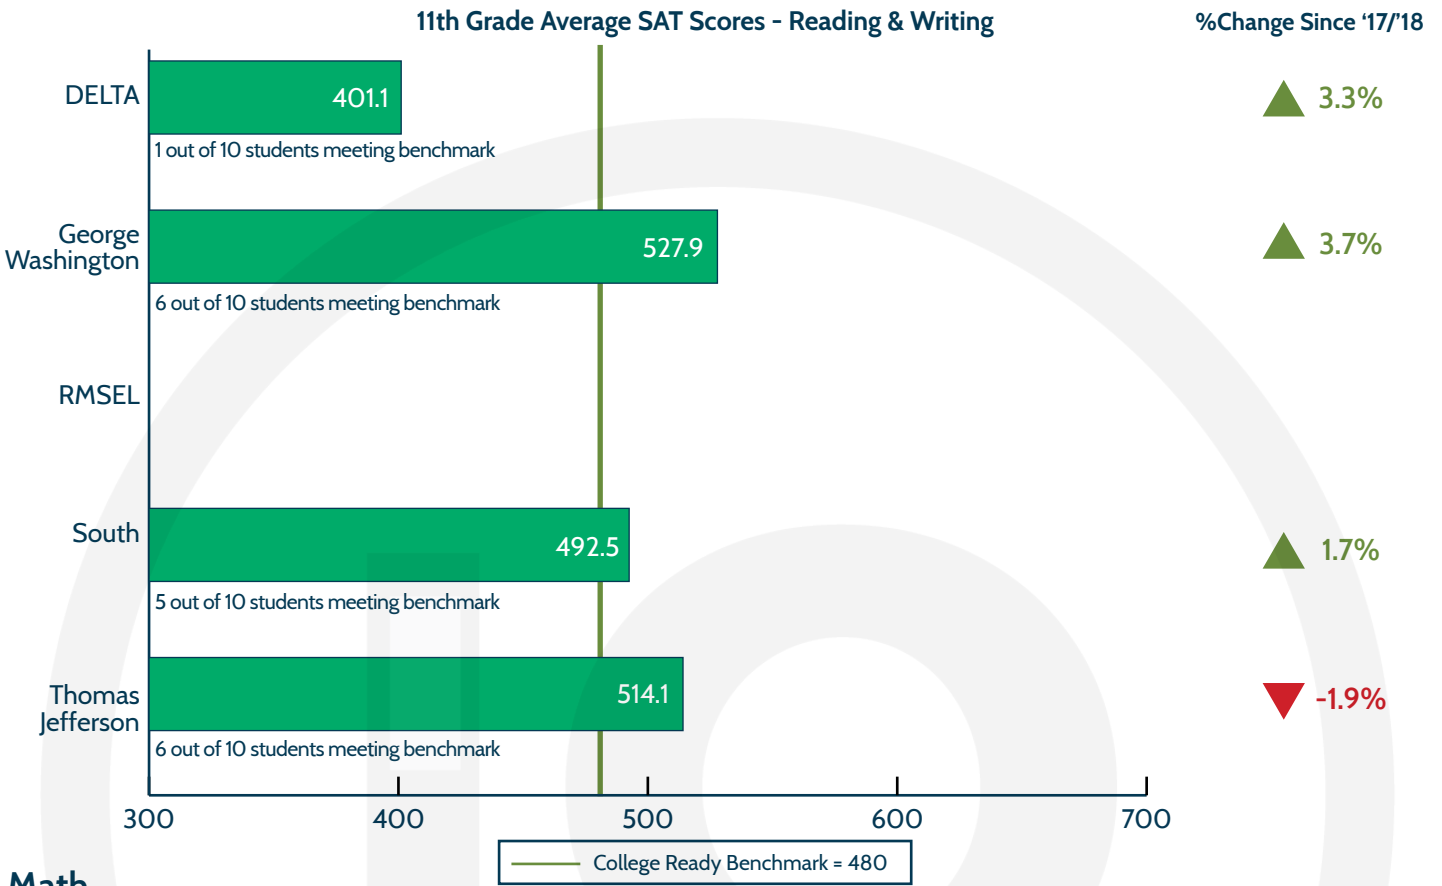

Southeast Region: High Schools

Literacy

Math