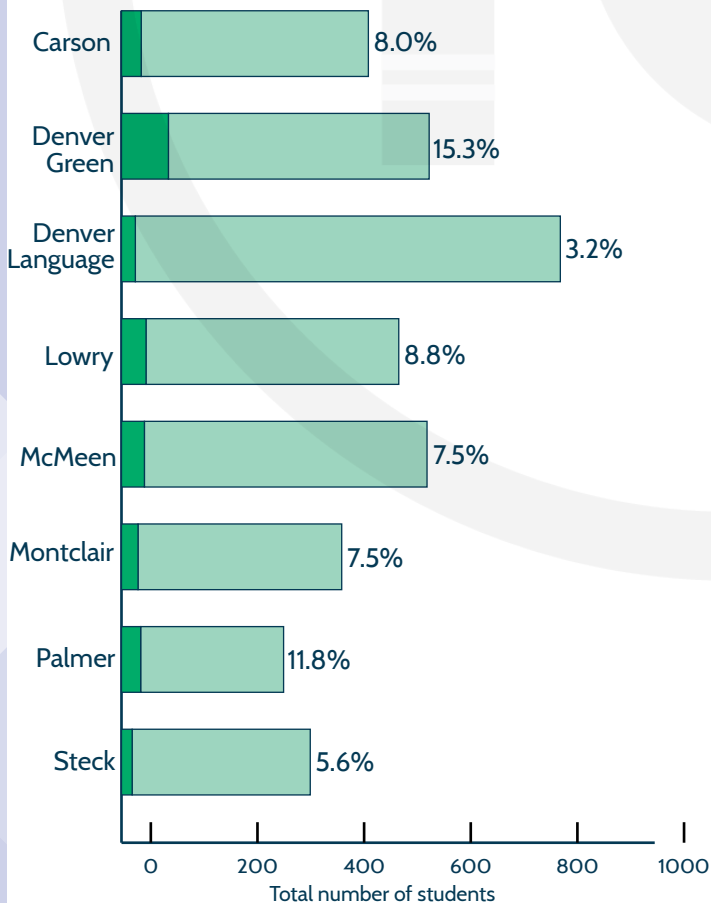

Southeast Region: Lowry Elementary Schools

Lowry Elementary Schools

General Information 2018-19

	Carson	Denver Green School	Denver Language School	Lowry	McMeen	Montclair	Palmer	Steck
Grades	K - 5	ECE - 8	K - 8	ECE - 5	ECE - 5	ECE - 5	ECE - 5	ECE - 5
Total Enrollment	463	577	823	520	573	413	304	354
Kindergarten Enrollment	74	59	120	78	99	67	54	51
FRL Students	10%	92%	69%	52%	76%	76%	41%	12%
Enrollment Zone	Neighborhood	Neighborhood	None	Neighborhood	Neighborhood	Neighborhood	Neighborhood	Neighborhood

SPED Enrollment