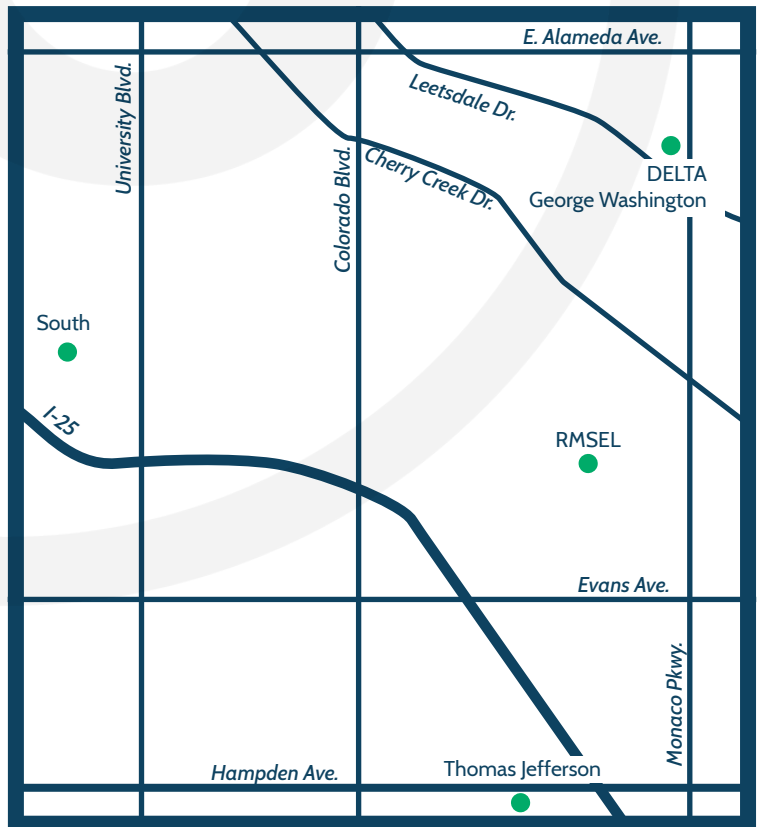

	Grant Beacon	Hamilton	Highline SE	Merrill	Place Bridge	Slavens
Grades	6 - 8	6 - 8	K - 8	6 - 8	ECE - 8	K - 8
Total Enrollment	406	817	526	581	875	750
6th Grade Enrollment	155	262	81	179	103	83
FRL Students	81%	72%	42%	43%	95%	6%
Enrollment Zone	Neighborhood	Neighborhood	Neighborhood	Neighborhood	None	None

SPED Enrollment

Map of Far Southeast Middle Schools

Check schoolchoice.dpsk12.org to confirm your enrollment zone.

English Language Arts

Math

Southeast Region: High Schools

General Information 2018-19

	DELTA	George Washington	RMSEL	South	Thomas Jefferson
Grades	9 - 12	9 - 12	K - 12	9 - 12	9 - 12
Total Enrollment	91	1174		1577	1153
9th Grade Enrollment	17	385		494	414
FRL Students	77%	50%		52%	50%
Enrollment Zone	None	Neighborhood	None	Neighborhood	Neighborhood

SPED Enrollment

Far Southeast High Schools Map

Check schoolchoice.dpsk12.org to confirm your enrollment zone.

Dropout Rates 2018/19

Dropout Rate

Graduation Rates 2018-19

Four-Year Graduation Rate

Five-Year Graduation Rate

Southeast Region: High Schools

Literacy

Math