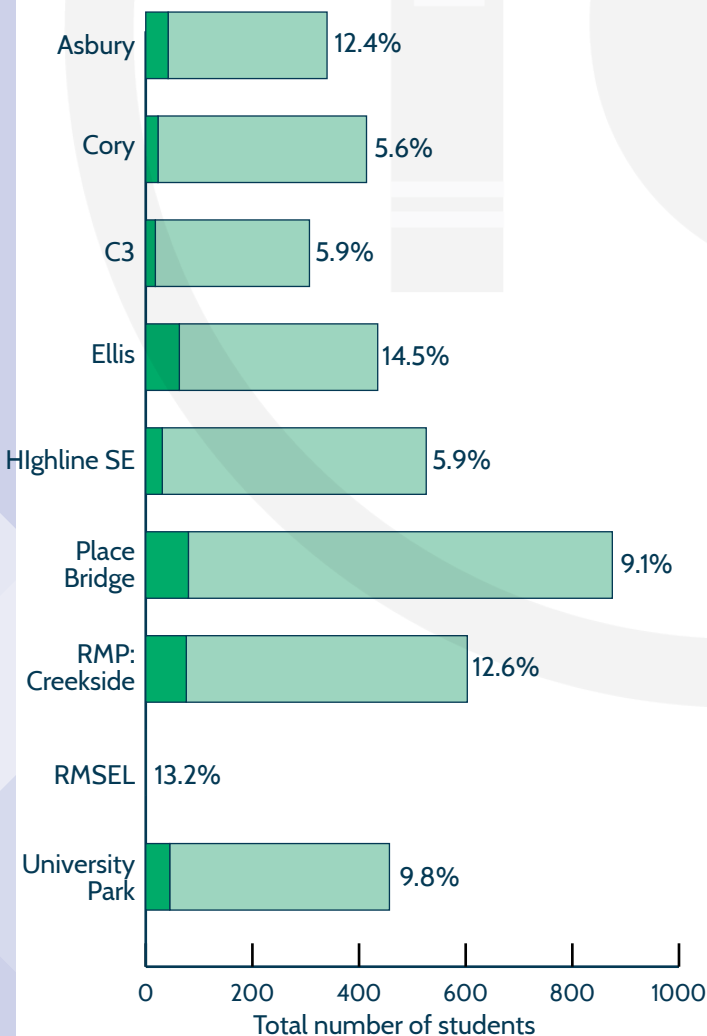

Southeast Region: University Park Elementary Schools

University Park Elementary Schools

General Information 2018-19

	Asbury	Cory	Creativity Challenge Community (C3)	Ellis	Highline SE	Place Bridge	Rocky Mtn Prep: Creekside	RMSEL	University Park
Grades	K - 5	1 - 5	K - 5	ECE - 5	K - 8	ECE - 8	ECE - 5	K - 12	K - 5
Total Enrollment	340	414	307	435	526	875	603		457
Kindergarten Enrollment	63	0	52	70	48	62	90		89
%FRL Students	26%	11%	9%	83%	42%	95%	80%		21%
Enrollment Zone	Neighborhood	Neighborhood	None	Neighborhood	None	Neighborhood	None	None	Neighborhood

SPED Enrollment