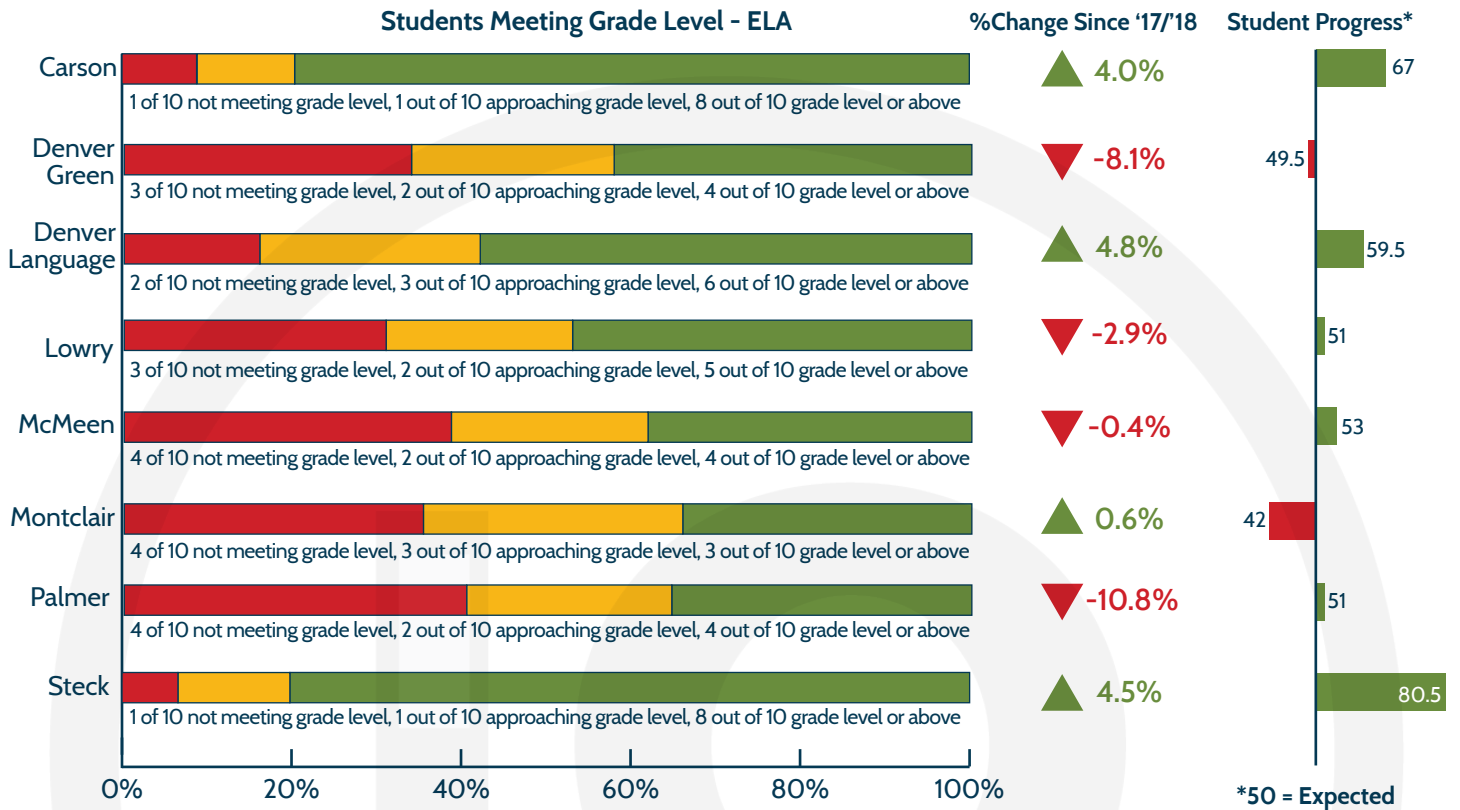

SPED Enrollment

Map of Lowry Elementary Schools

Check schoolchoice.dpsk12.org to confirm your enrollment zone.

English Language Arts

Students Meeting Grade Level - ELA

Math

Students Meeting Grade Level - Math