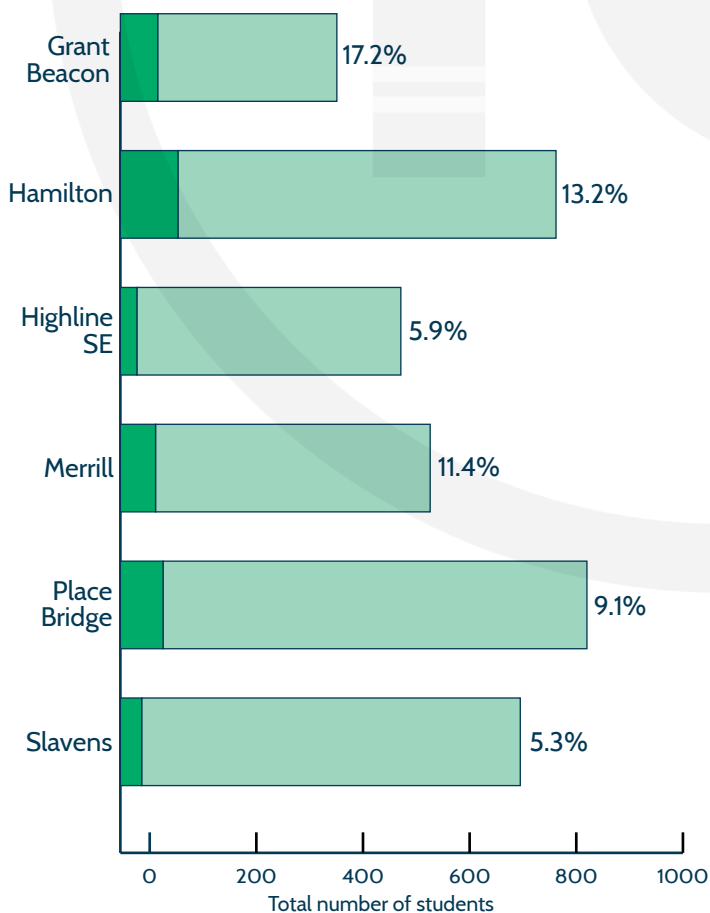

Southeast Region: Far Southeast Middle Schools

General Information 2018-19

	Grant Beacon	Hamilton	Highline SE	Merrill	Place Bridge	Slavens
Grades	6 - 8	6 - 8	K - 8	6 - 8	ECE - 8	K - 8
Total Enrollment	406	817	526	581	875	750
6th Grade Enrollment	155	262	81	179	103	83
FRL Students	81%	72%	42%	43%	95%	6%
Enrollment Zone	Neighborhood	Neighborhood	Neighborhood	Neighborhood	None	None

SPED Enrollment