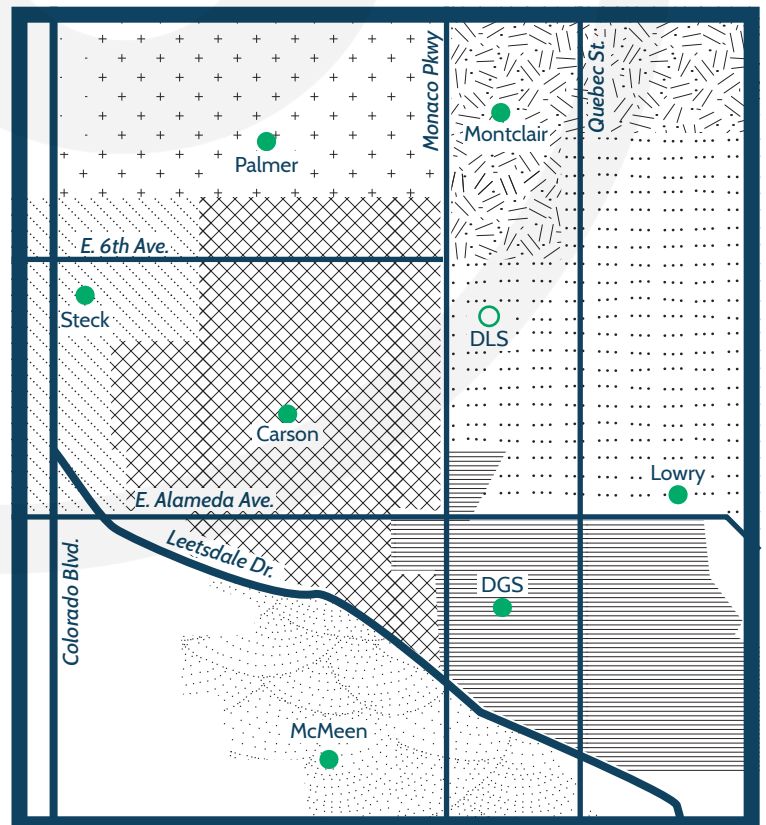

Far Southeast Middle Schools 10

Grant Beacon Middle School
Hamilton Middle School
Highline Southeast
Merrill Middle School
Place Bridge Academy
Slavens Elementary

Southeast High Schools 12

DELTA High School
George Washington High School
Rocky Mtn School of Exped. Learning
South High School
Thomas Jefferson High School

Southeast Region: Lowry Elementary Schools

Lowry Elementary Schools

General Information 2018-19

	Carson	Denver Green School	Denver Language School	Lowry	McMeen	Montclair	Palmer	Steck
Grades	K - 5	ECE - 8	K - 8	ECE - 5	ECE - 5	ECE - 5	ECE - 5	ECE - 5
Total Enrollment	463	577	823	520	573	413	304	354
Kindergarten Enrollment	74	59	120	78	99	67	54	51
FRL Students	10%	92%	69%	52%	76%	76%	41%	12%
Enrollment Zone	Neighborhood	Neighborhood	None	Neighborhood	Neighborhood	Neighborhood	Neighborhood	Neighborhood

SPED Enrollment

Map of Lowry Elementary Schools

Check schoolchoice.dpsk12.org to confirm your enrollment zone.

English Language Arts

Students Meeting Grade Level - ELA

Math

Students Meeting Grade Level - Math