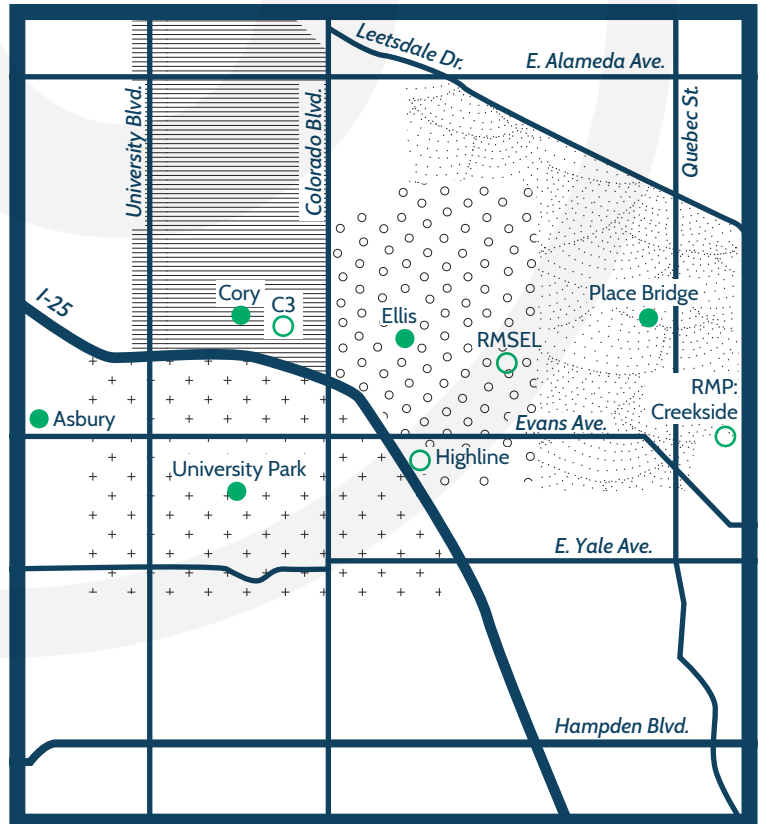

University Park Elementary Schools Map

Check schoolchoice.dpsk12.org to confirm your enrollment zone.