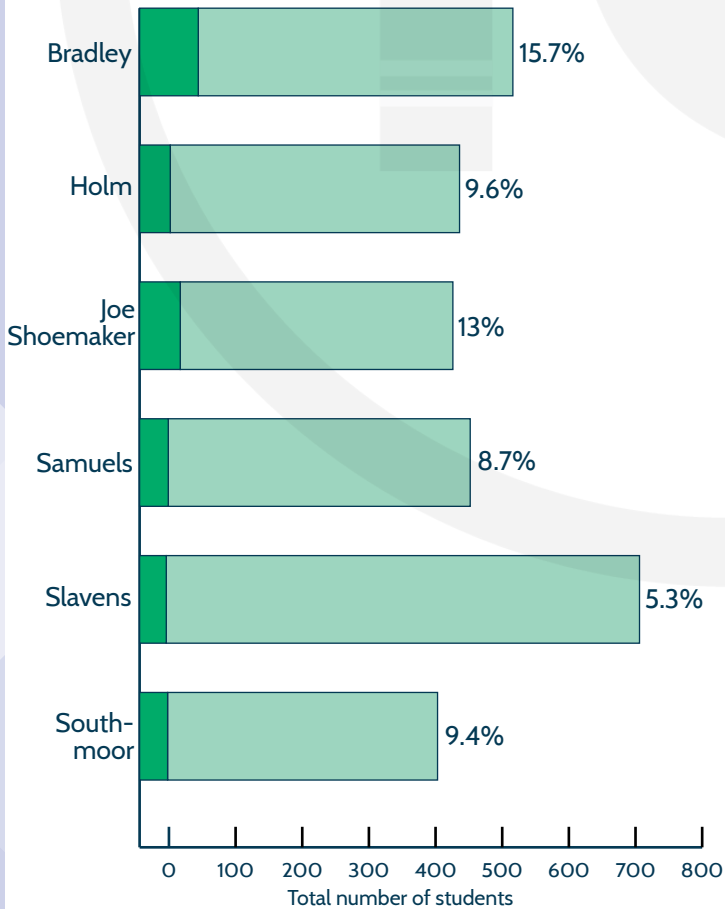

Southeast Region: Far Southeast Elementary Schools

Far Southeast Elementary Schools

General Information 2018-19

	Bradley	Holm	Joe Shoemaker	Samuels	Slavens	Southmoor
Grades	ECE - 5	ECE - 5	ECE - 5	ECE - 5	K - 8	ECE - 5
Total Enrollment	560	480	470	496	750	447
Kindergarten Enrollment	80	73	75	70	82	57
FRL Students	34%	82%	67%	76%	6%	30%
Enrollment Zone	Neighborhood	Southeast	Southeast	Southeast	Neighborhood	Neighborhood

SPED Enrollment