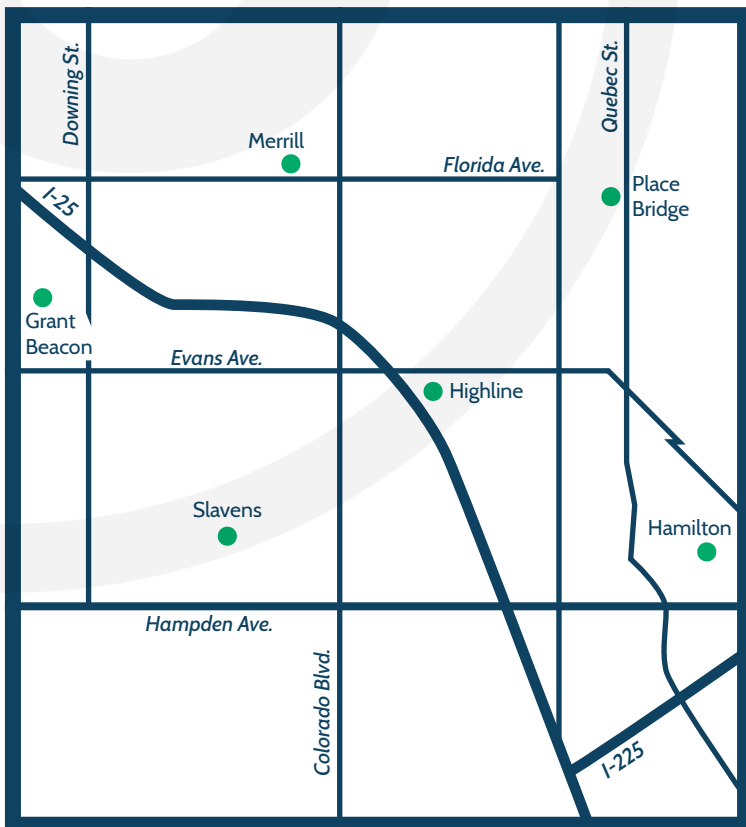

Map of Far Southeast Middle Schools

Check schoolchoice.dpsk12.org to confirm your enrollment zone.