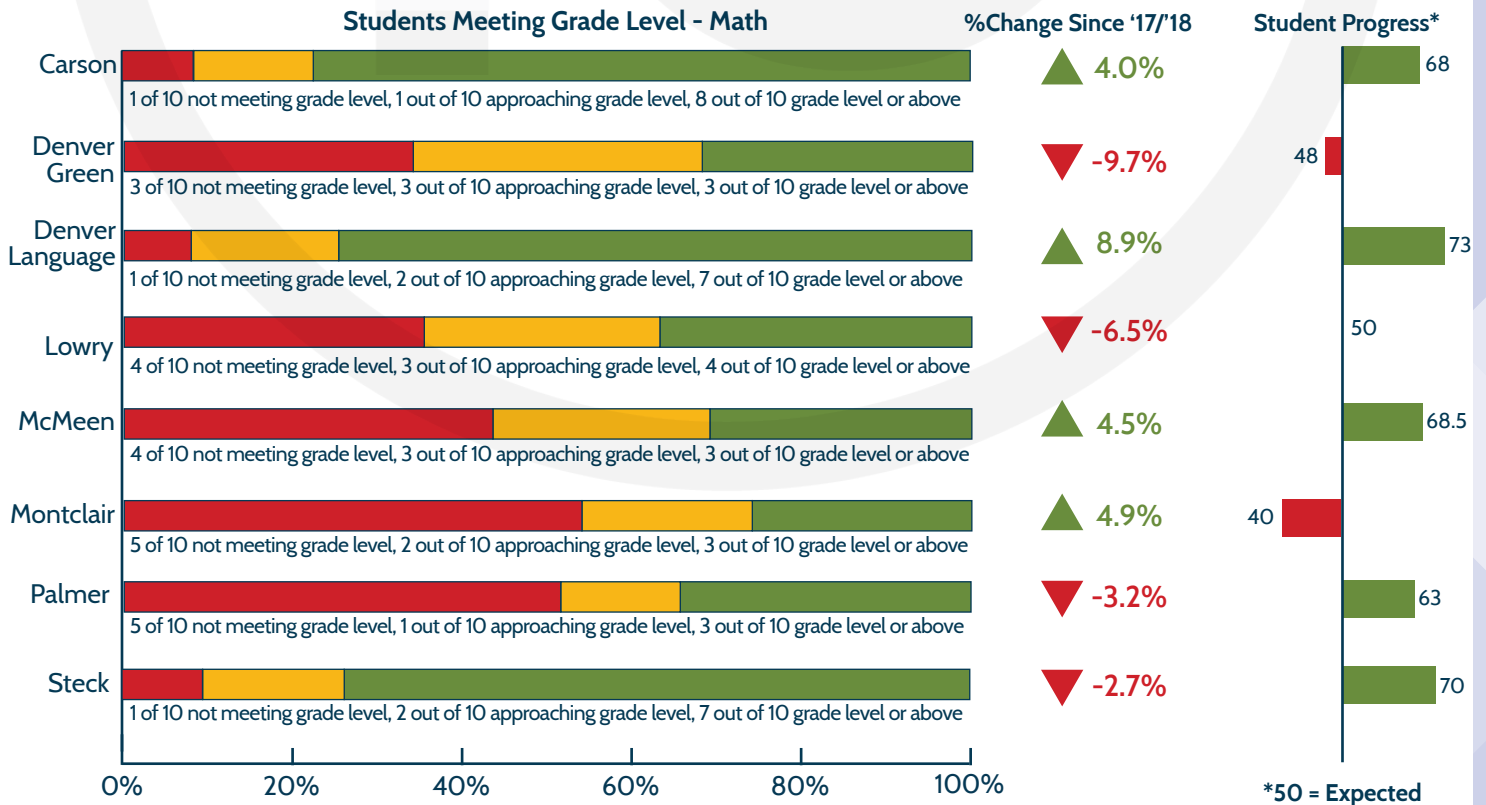

SPED Enrollment

Map of Lowry Elementary Schools

Check schoolchoice.dpsk12.org to confirm your enrollment zone.

English Language Arts

Students Meeting Grade Level - ELA

Math

Students Meeting Grade Level - Math