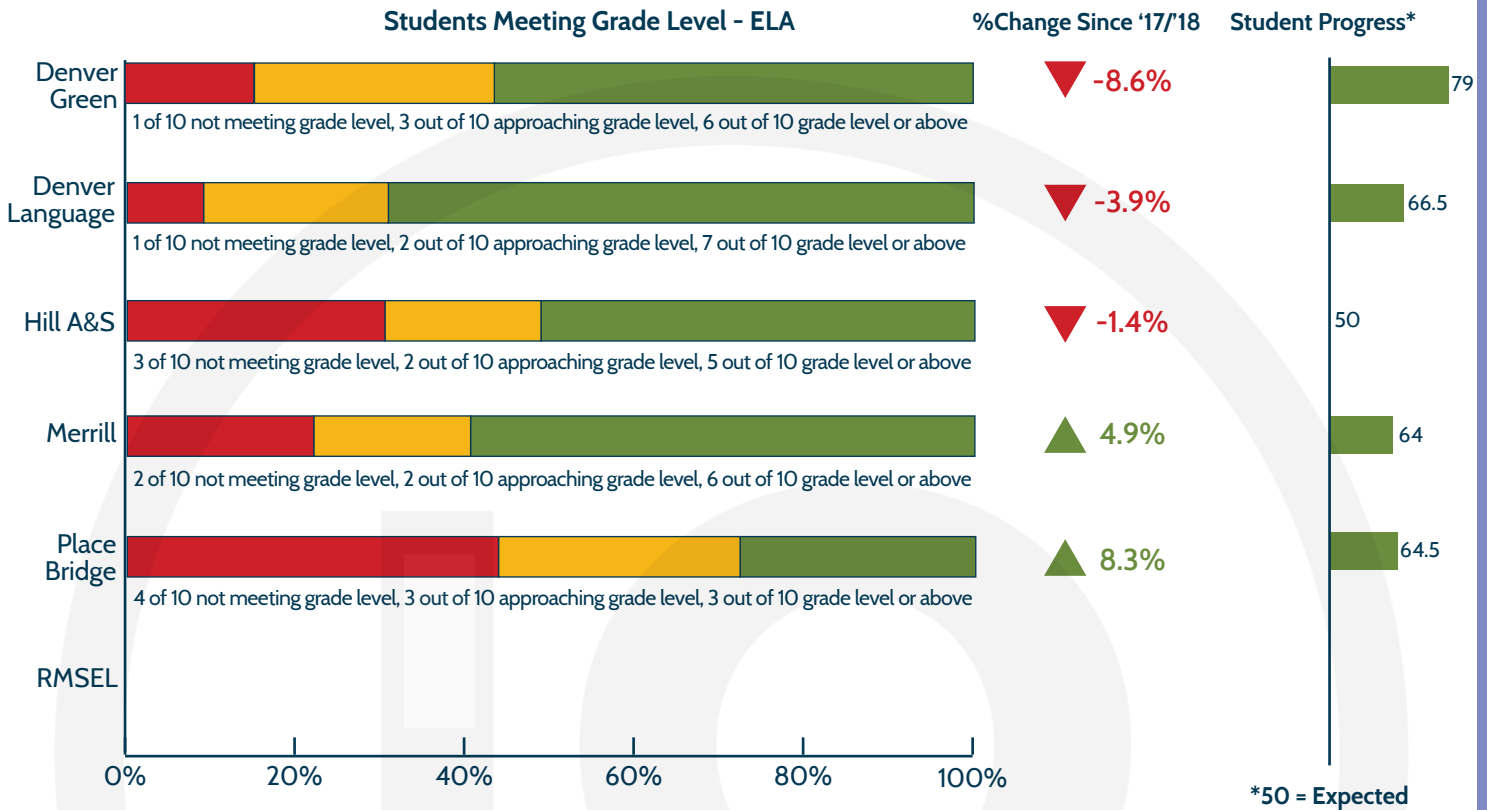

SPED Enrollment

Map of Lowry Middle Schools

Check schoolchoice.dpsk12.org to confirm your enrollment zone.

English Language Arts

Math

Southeast Region: Far Southeast Middle Schools

General Information 2018-19