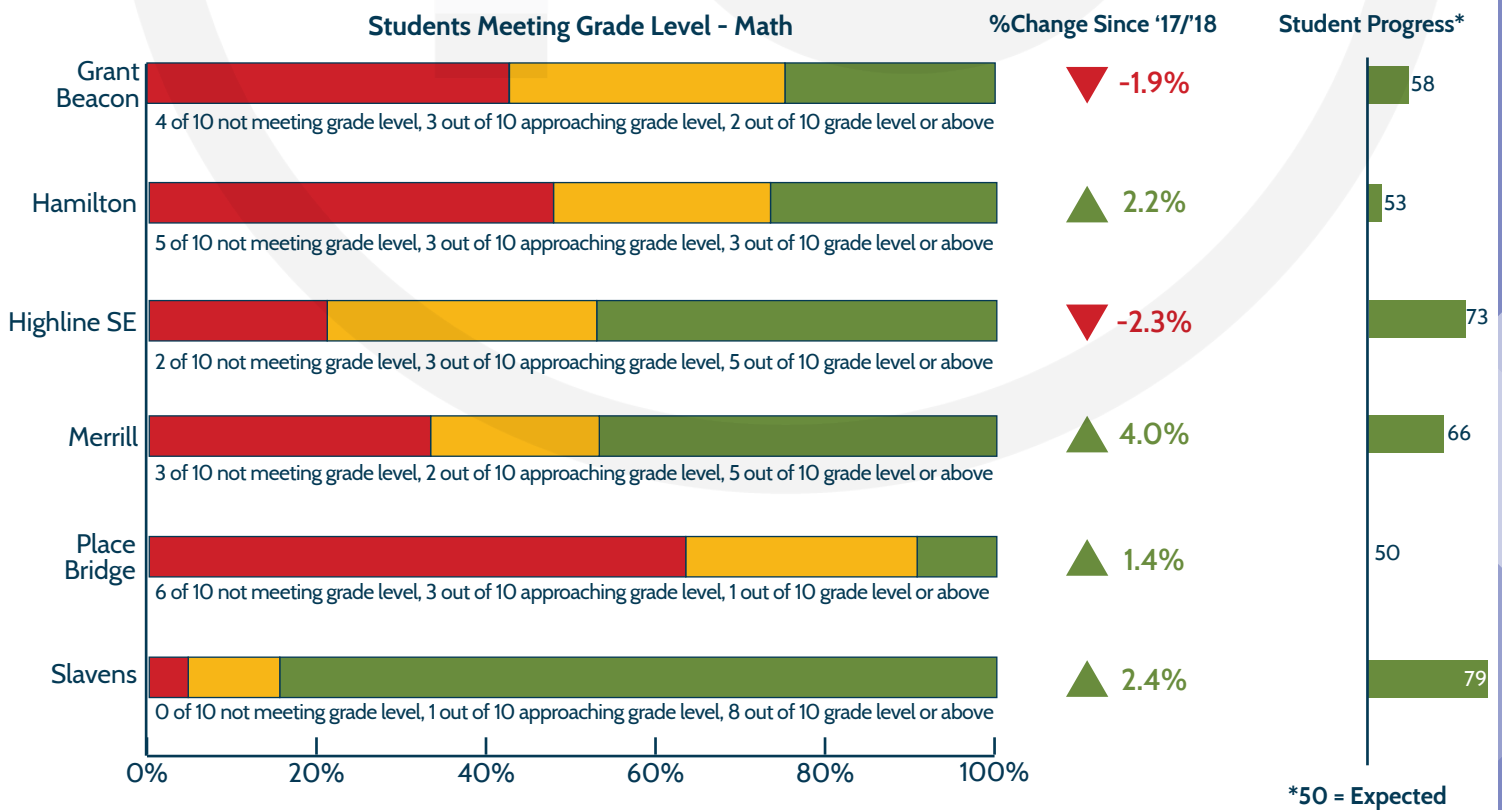

SPED Enrollment

Map of Far Southeast Middle Schools

Check schoolchoice.dpsk12.org to confirm your enrollment zone.

English Language Arts

Math

Southeast Region: High Schools

General Information 2018-19

	DELTA	George Washington	RMSEL	South	Thomas Jefferson
Grades	9 - 12	9 - 12	K - 12	9 - 12	9 - 12
Total Enrollment	91	1174		1577	1153
9th Grade Enrollment	17	385		494	414
FRL Students	77%	50%		52%	50%
Enrollment Zone	None	Neighborhood	None	Neighborhood	Neighborhood