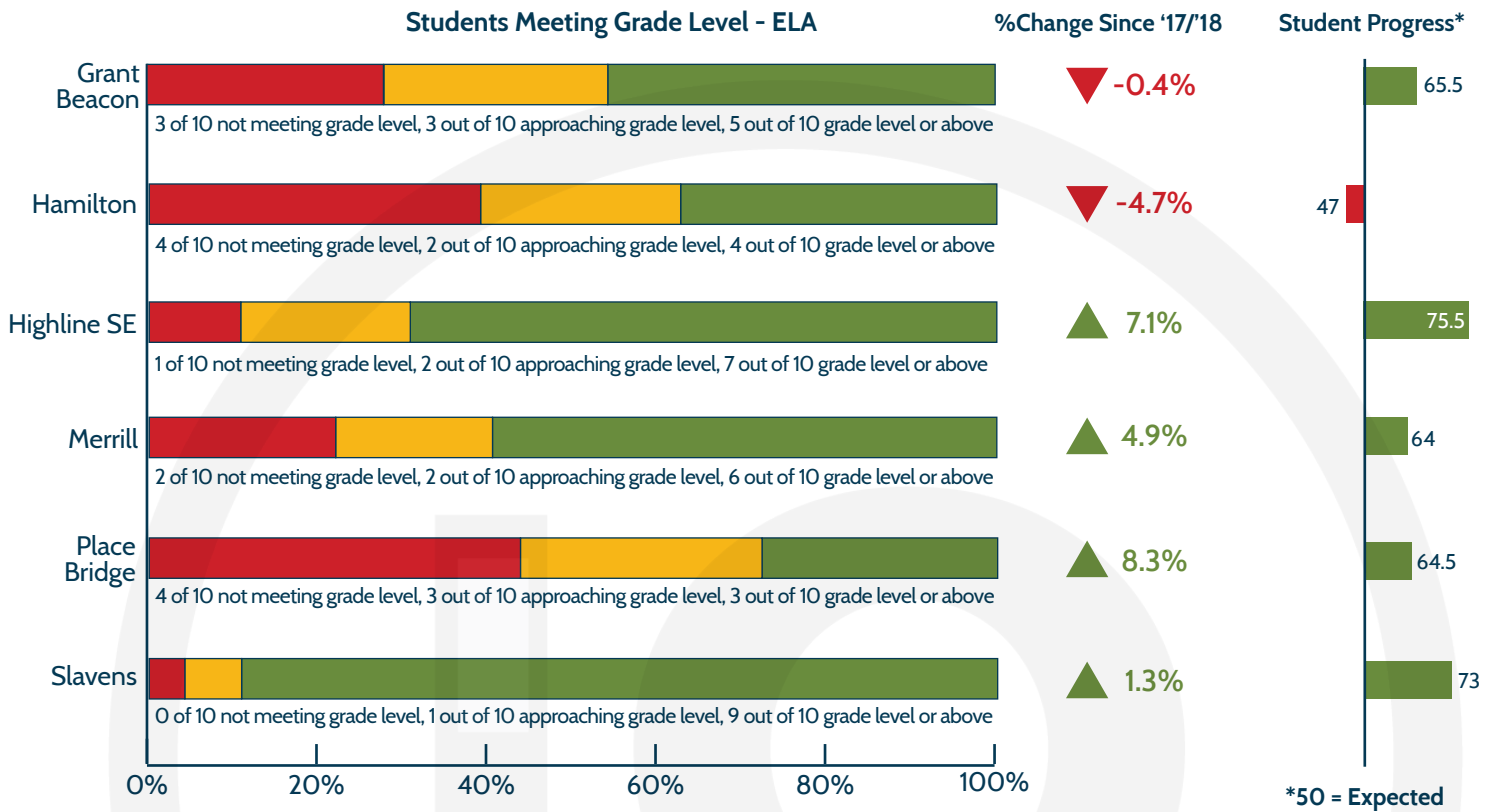

SPED Enrollment

Map of Far Southeast Middle Schools

Check schoolchoice.dpsk12.org to confirm your enrollment zone.

English Language Arts

Math

Southeast Region: High Schools

General Information 2018-19

	DELTA	George Washington	RMSEL	South	Thomas Jefferson
Grades	9 - 12	9 - 12	K - 12	9 - 12	9 - 12
Total Enrollment	91	1174		1577	1153
9th Grade Enrollment	17	385		494	414
FRL Students	77%	50%		52%	50%
Enrollment Zone	None	Neighborhood	None	Neighborhood	Neighborhood