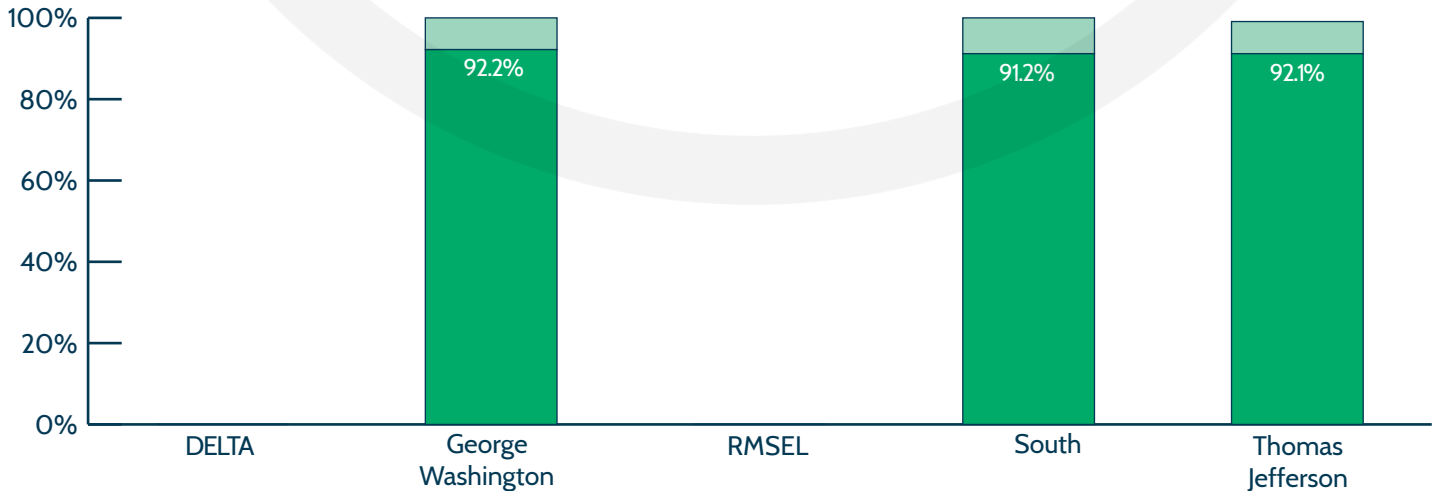

SPED Enrollment

Far Southeast High Schools Map

Check schoolchoice.dpsk12.org to confirm your enrollment zone.

Dropout Rates 2018/19

Dropout Rate

Graduation Rates 2018-19

Four-Year Graduation Rate

Five-Year Graduation Rate