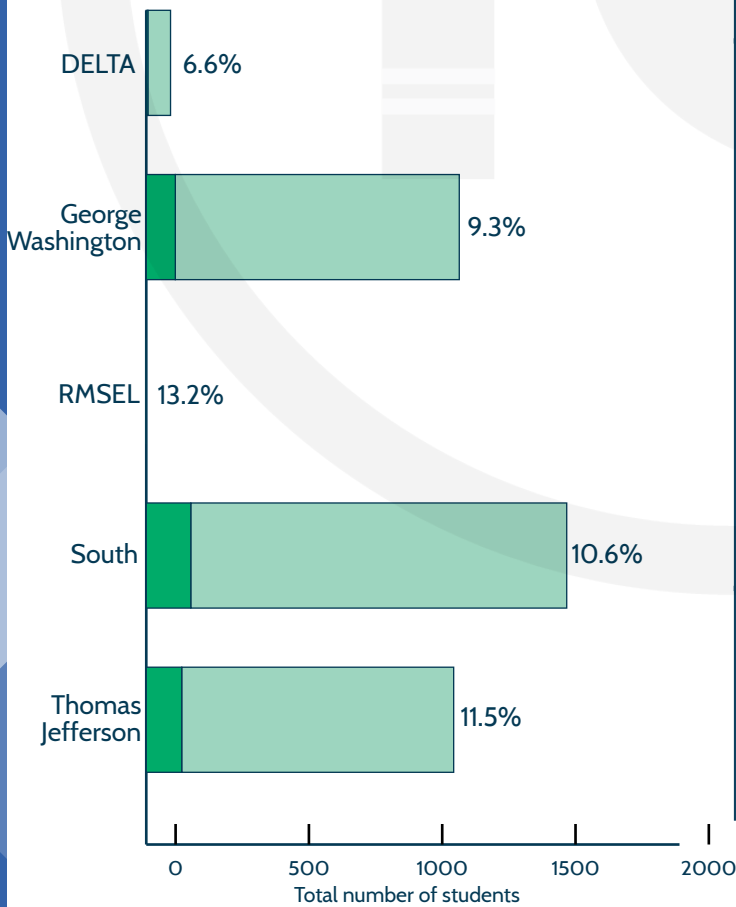

SPED Enrollment

Map of Far Southeast Middle Schools

Check schoolchoice.dpsk12.org to confirm your enrollment zone.

English Language Arts

Math

Southeast Region: High Schools

General Information 2018-19

	DELTA	George Washington	RMSEL	South	Thomas Jefferson
Grades	9 - 12	9 - 12	K - 12	9 - 12	9 - 12
Total Enrollment	91	1174		1577	1153
9th Grade Enrollment	17	385		494	414
FRL Students	77%	50%		52%	50%
Enrollment Zone	None	Neighborhood	None	Neighborhood	Neighborhood

SPED Enrollment

Far Southeast High Schools Map

Check schoolchoice.dpsk12.org to confirm your enrollment zone.

Dropout Rates 2018/19

Dropout Rate

Graduation Rates 2018-19

Four-Year Graduation Rate

Five-Year Graduation Rate