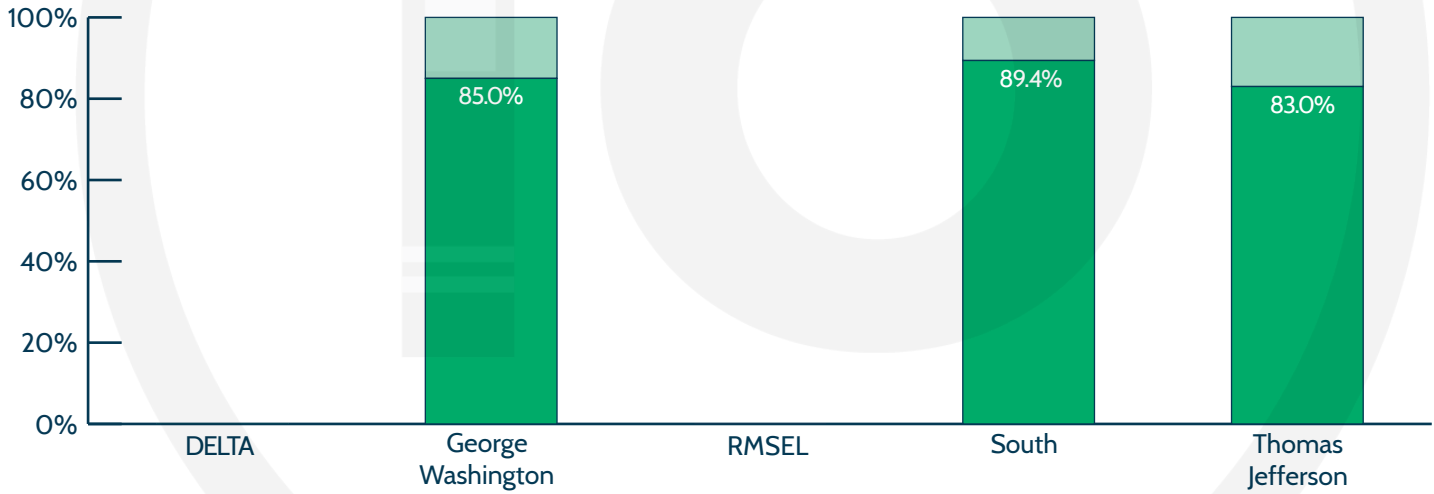

SPED Enrollment

Far Southeast High Schools Map

Check schoolchoice.dpsk12.org to confirm your enrollment zone.

Dropout Rates 2018/19

Dropout Rate

Graduation Rates 2018-19

Four-Year Graduation Rate

Five-Year Graduation Rate

Southeast Region: High Schools

Literacy

Math