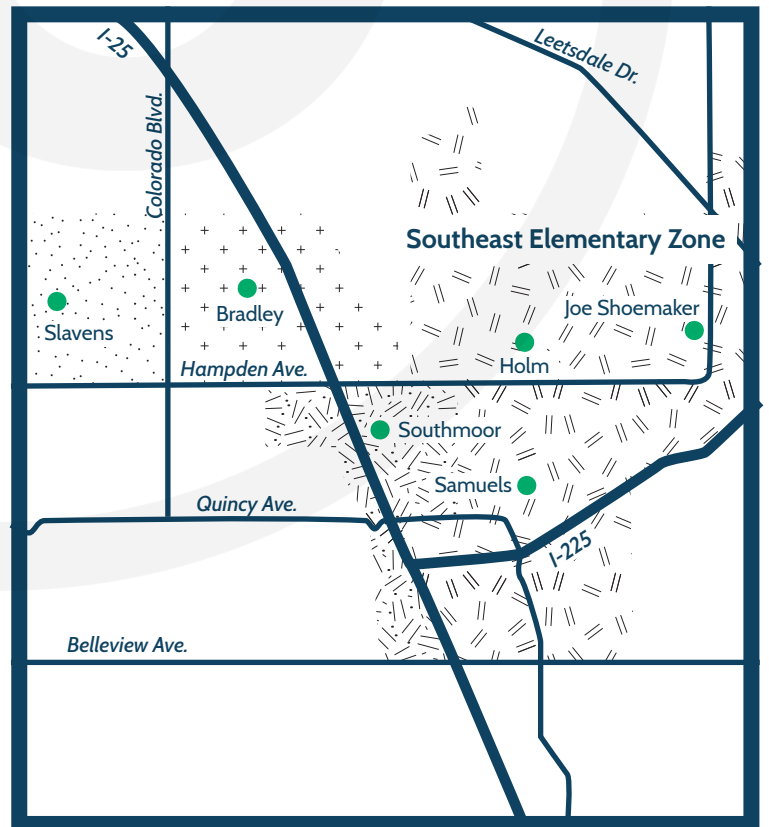

Southeast Region: Far Southeast Elementary Schools

Far Southeast Elementary Schools

General Information 2018-19

	Bradley	Holm	Joe Shoemaker	Samuels	Slavens	Southmoor
Grades	ECE - 5	ECE - 5	ECE - 5	ECE - 5	K - 8	ECE - 5
Total Enrollment	560	480	470	496	750	447
Kindergarten Enrollment	80	73	75	70	82	57
FRL Students	34%	82%	67%	76%	6%	30%
Enrollment Zone	Neighborhood	Southeast	Southeast	Southeast	Neighborhood	Neighborhood

SPED Enrollment

Map of Far Southeast Elementary Schools

Check schoolchoice.dpsk12.org to confirm your enrollment zone.

English Language Arts

Math

Southeast Region: Lowry Middle Schools

Lowry Middle Schools

General Information 2018-19